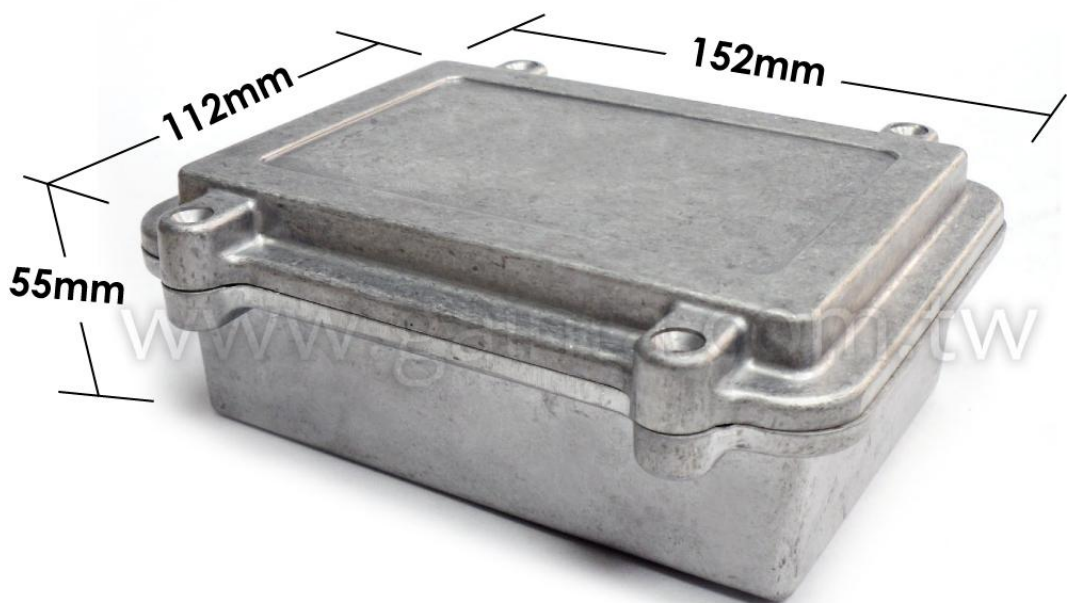

HQ023S

Dimension(mm): **152mm x 112mm x 55mm**

HQ023S

IP67 Die-Cast Aluminium Box

HQ0XXS Series

HQ023S

HQ023S

Back View