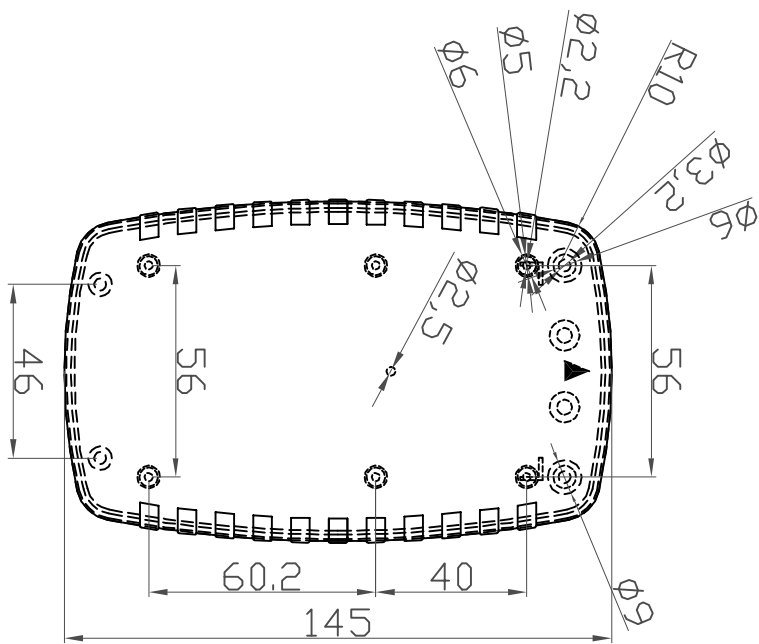

G500B, G500G

宣又實業有限公司
GAINTA INDUSTRIES LTD.

DESIGN BY

DRAWN BY
JACKY

CHECKED BY

SCALE

DATE
DEC.21, 2007

MATERIAL
ABS

TITLE
G500B, G500G

DWG NO.

REVISION
c

DESCRIPTION