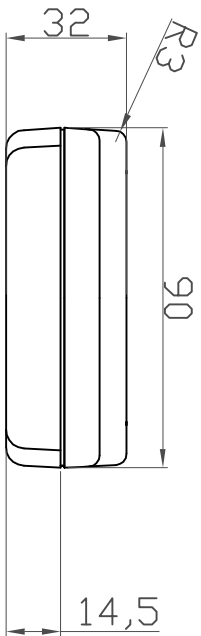

G500B, G500G

宣又實業有限公司
GAINTA INDUSTRIES LTD.

DESIGN BY

DRAWN BY
JACKY

CHECKED BY

SCALE

DATE
DEC.21, 2007

MATERIAL
ABS

TITLE
G500B, G500G

DWG NO.

REVISION
c

DESCRIPTION