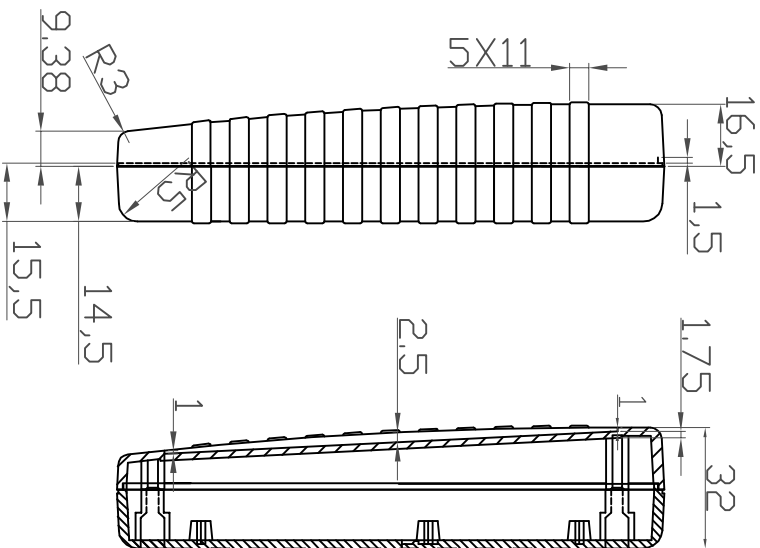

G500B, G500G

宣又實業有限公司
GAINTA INDUSTRIES LTD.

DESIGN BY

DRAWN BY
JACKY

CHECKED BY

SCALE

DATE
DEC.21, 2007

MATERIAL
ABS

TITLE
G500B, G500G

DWG NO.

REVISION
c

DESCRIPTION